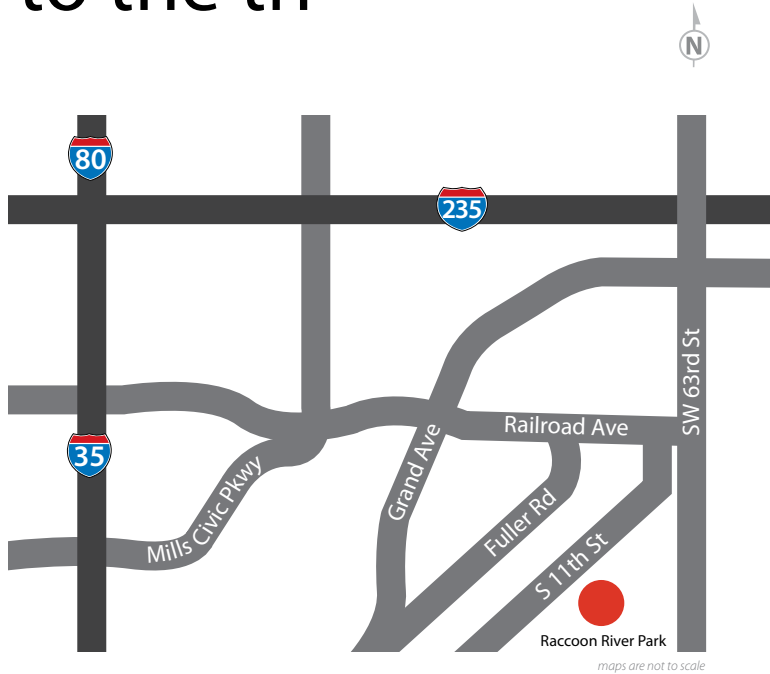

to the tri

shuttle

Shuttles will run every 15 minutes to Raccoon River Park & back.

Hy-Vee Triathlon

Raccoon River Park

2500 Grand Avenue | West Des Moines

Spectator/Volunteer Parking

Wells Fargo

W Wells Fargo Terrace | West Des Moines

Athlete Parking

Valley West Mall

1551 Valley West Dr | West Des Moines