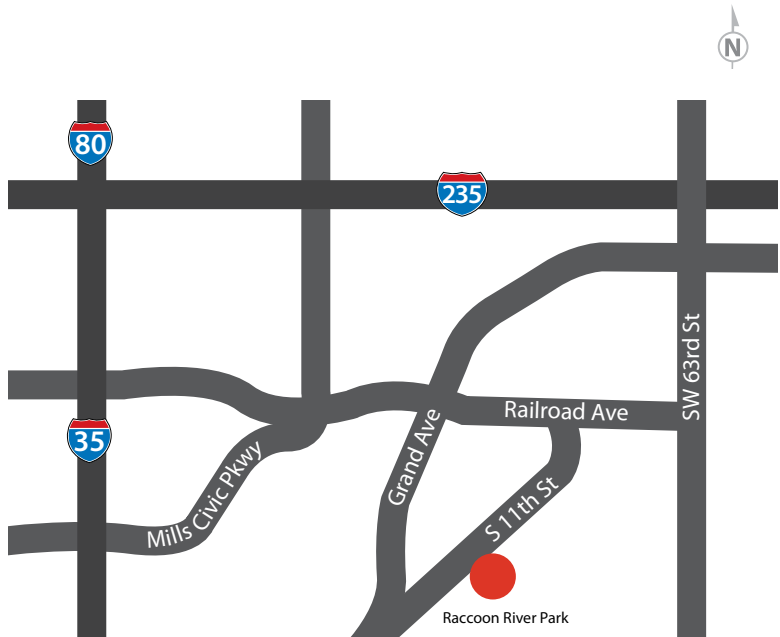

to the tri

Hy-Vee Triathlon

Raccoon River Park

2500 Grand Avenue | West Des Moines

shuttle

The shuttle route will run every 15 minutes to Raccoon River Park and back.

Main Spectator Parking

Valley High School

3650 Woodland Ave | West Des Moines

Athlete/Spectator Parking

Valley West Mall

1551 Valley West Dr | West Des Moines